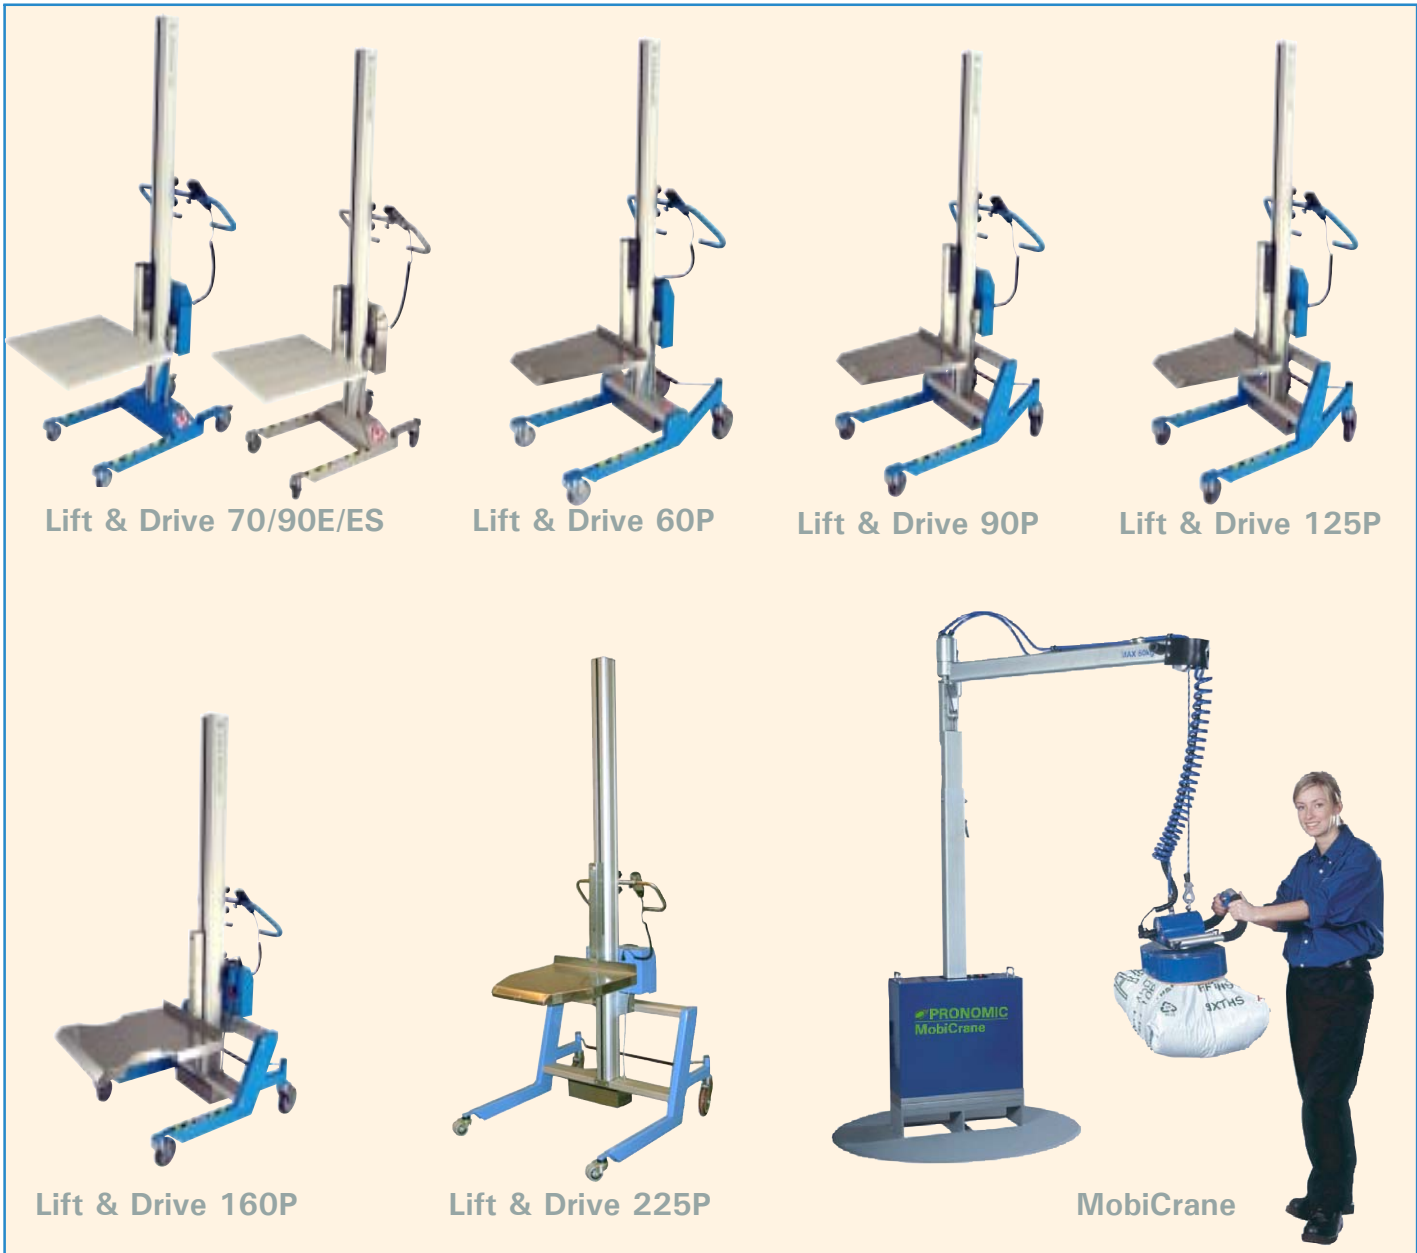

More trolleys from us for all kind of applications, load and heights and our mobile crane, MobiCrane. The trolleys are available in different sizes, executions and models. Available with lifting capacity up to 225 kg.

## Lift & Drive 90IE and 115IE

Our new Industrial Eco lifts, models 90IE and 115IE are the ideal lifters for many different applications within the industry.

With this type of lifter you easily increase the productivity and at the same time you create a better and safer working environment for the operator.

These lifters are very flexible, if needed you can easily get different lifting heights by selecting a taller lifting mast.

Apart from the standard lifting platform, there are a number of standard accessories available like prong and v-block for reel handling and forks for different types of boxes etc.

90IE and 115IE lifters are very flexible, if needed you can easily get different lifting heights by selecting a taller lifting mast. The trolleys lifting capacity is 90 and 115 kg.

Standard accessories: