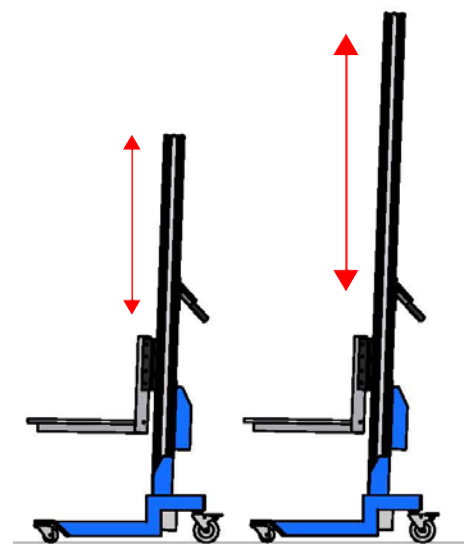

These lifters are very flexible, if needed you can easily get different lifting heights by selecting a taller lifting mast.

Apart from the standard lifting platform, there are a number of standard accessories available like prong and v-block for reel handling and forks for different types of boxes etc.

90IE and 115IE lifters are very flexible, if needed you can easily get different lifting heights by selecting a taller lifting mast. The trolleys lifting capacity is 90 and 115 kg.

Standard accessories:

Platform

Prong

Fork and load platform

V-block and turn table for v-block

Lockable roll-on platform

Lift & Drive 90IE and 115IE

Technical specifications 90IE

Total height	1678, 1982, 2178 mm
Min lifting height	108 mm
Max lifting height	1300, 1550, 1800 mm
Stroke	1192, 1442, 1692 mm
Length (without load platform), standard	771 mm
Width	550 mm
Platform (LxB)	440x560 mm
Wheel diameter (front/rear)	60/100 mm
Max load	90 kg
Weight of unit	40 kg
Battery voltage	24 V
Battery capacity	7,2Ah
Charging voltage	230V AC 50 Hz or 115V AC 60 Hz

Technical specifications 115IE

Total height	1678, 1982, 2178, 2378 and 2678 mm
Min lifting height	108 mm
Max lifting height	1300, 1550, 1800, 2000 and 2300 mm
Stroke	1192, 1442, 1692, 1892 and 2192 mm
Length (without load platform), standard	771 mm
Width	550 mm
Platform (LxB)	440x560 mm
Wheel diameter (front/rear)	60/100 mm
Max load	115 kg
Weight of unit	40 kg
Battery voltage	24 V
Battery capacity	7,2Ah
Charging voltage	230V AC 50 Hz or 115V AC 60 Hz