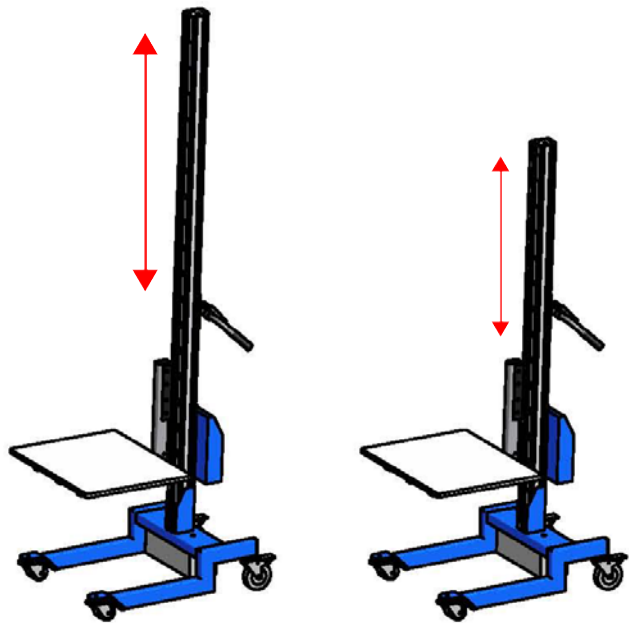

90IE and 115IE lifters are very flexible, if needed you can easily get different lifting heights by selecting a taller lifting mast. The trolleys lifting capacity is 90 and 115 kg.

Standard accessories: