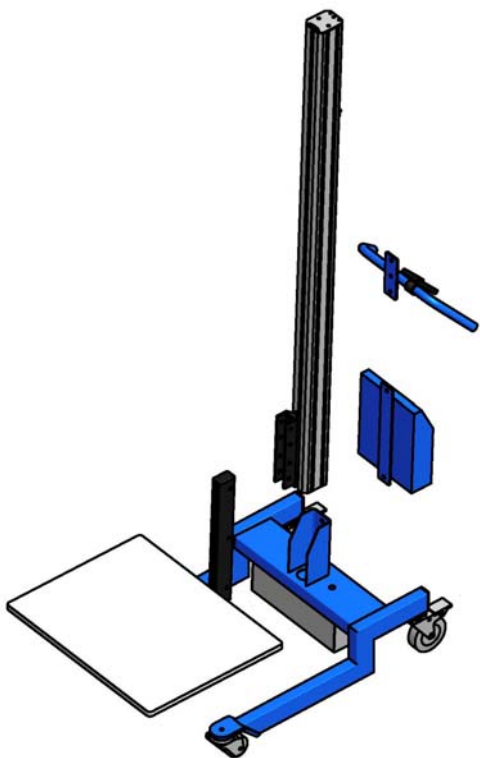

90IE and 115IE lifters are very flexible, if needed you can easily get different lifting heights by selecting a taller lifting mast. The trolleys lifting capacity is 90 and 115 kg.

Standard accessories: