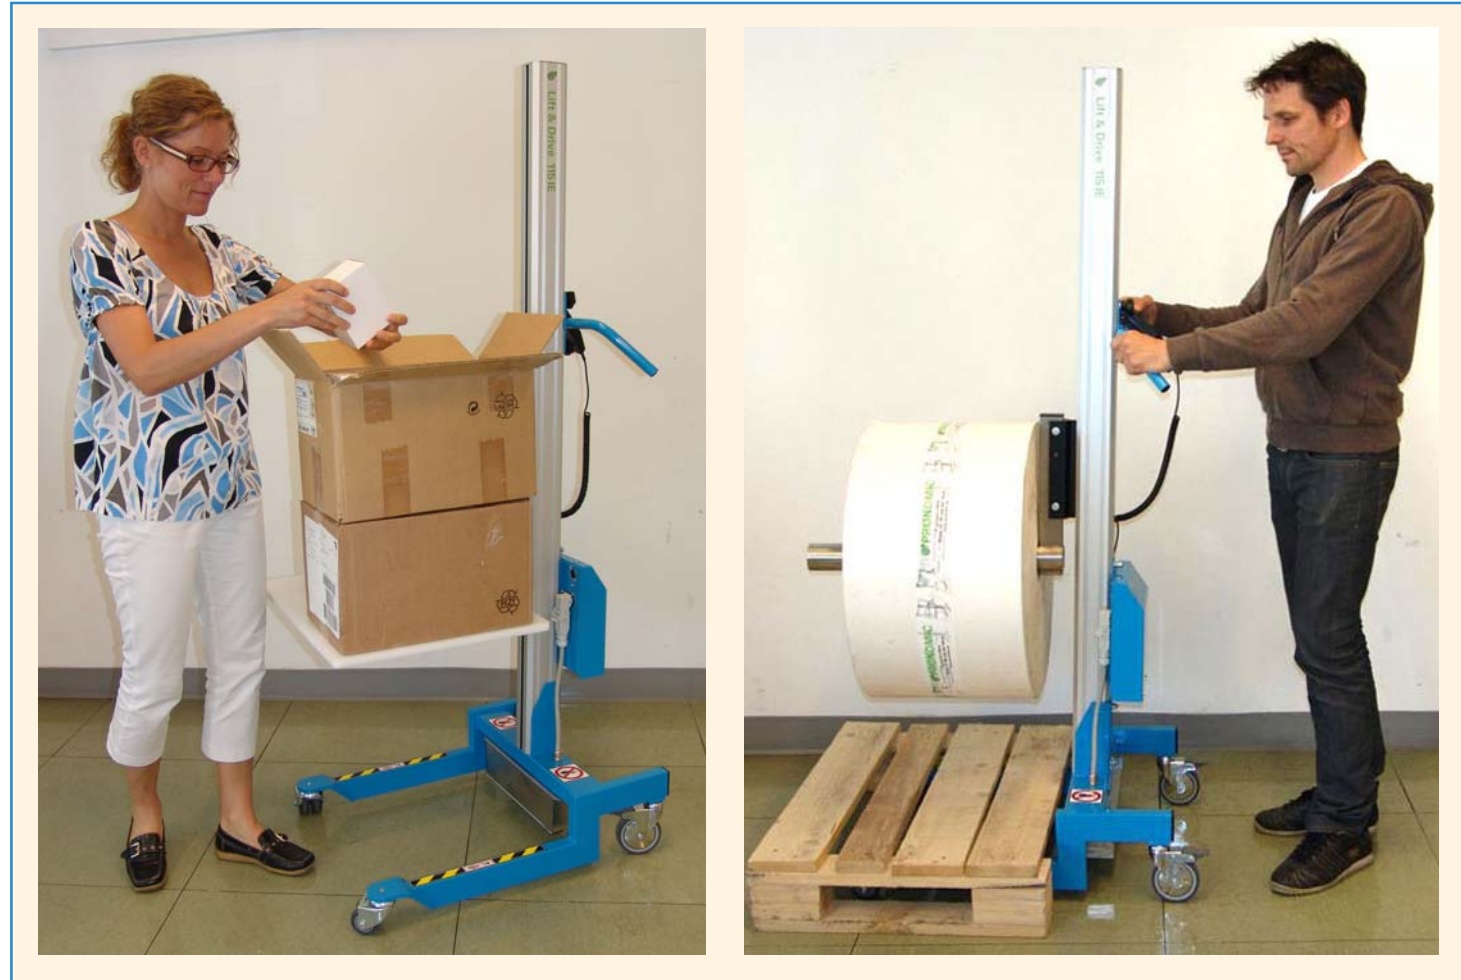

More trolleys from us for all kind of applications, load and heights and our mobile crane, MobiCrane. The trolleys are available in different sizes, executions and models. Available with lifting capacity up to 225 kg.

## Lift & Drive 90IE and 115IE

Our new Industrial Eco lifts, models 90IE and 115IE are the ideal lifters for many different applications within the industry.

With this type of lifter you easily increase the productivity and at the same time you create a better and safer working environment for the operator.

These lifters are very flexible, if needed you can easily get different lifting heights by selecting a taller lifting mast.

Apart from the standard lifting platform, there are a number of standard accessories available like prong and v-block for reel handling and forks for different types of boxes etc.

90IE and 115IE lifters are very flexible, if needed you can easily get different lifting heights by selecting a taller lifting mast. The trolleys lifting capacity is 90 and 115 kg.

Standard accessories: