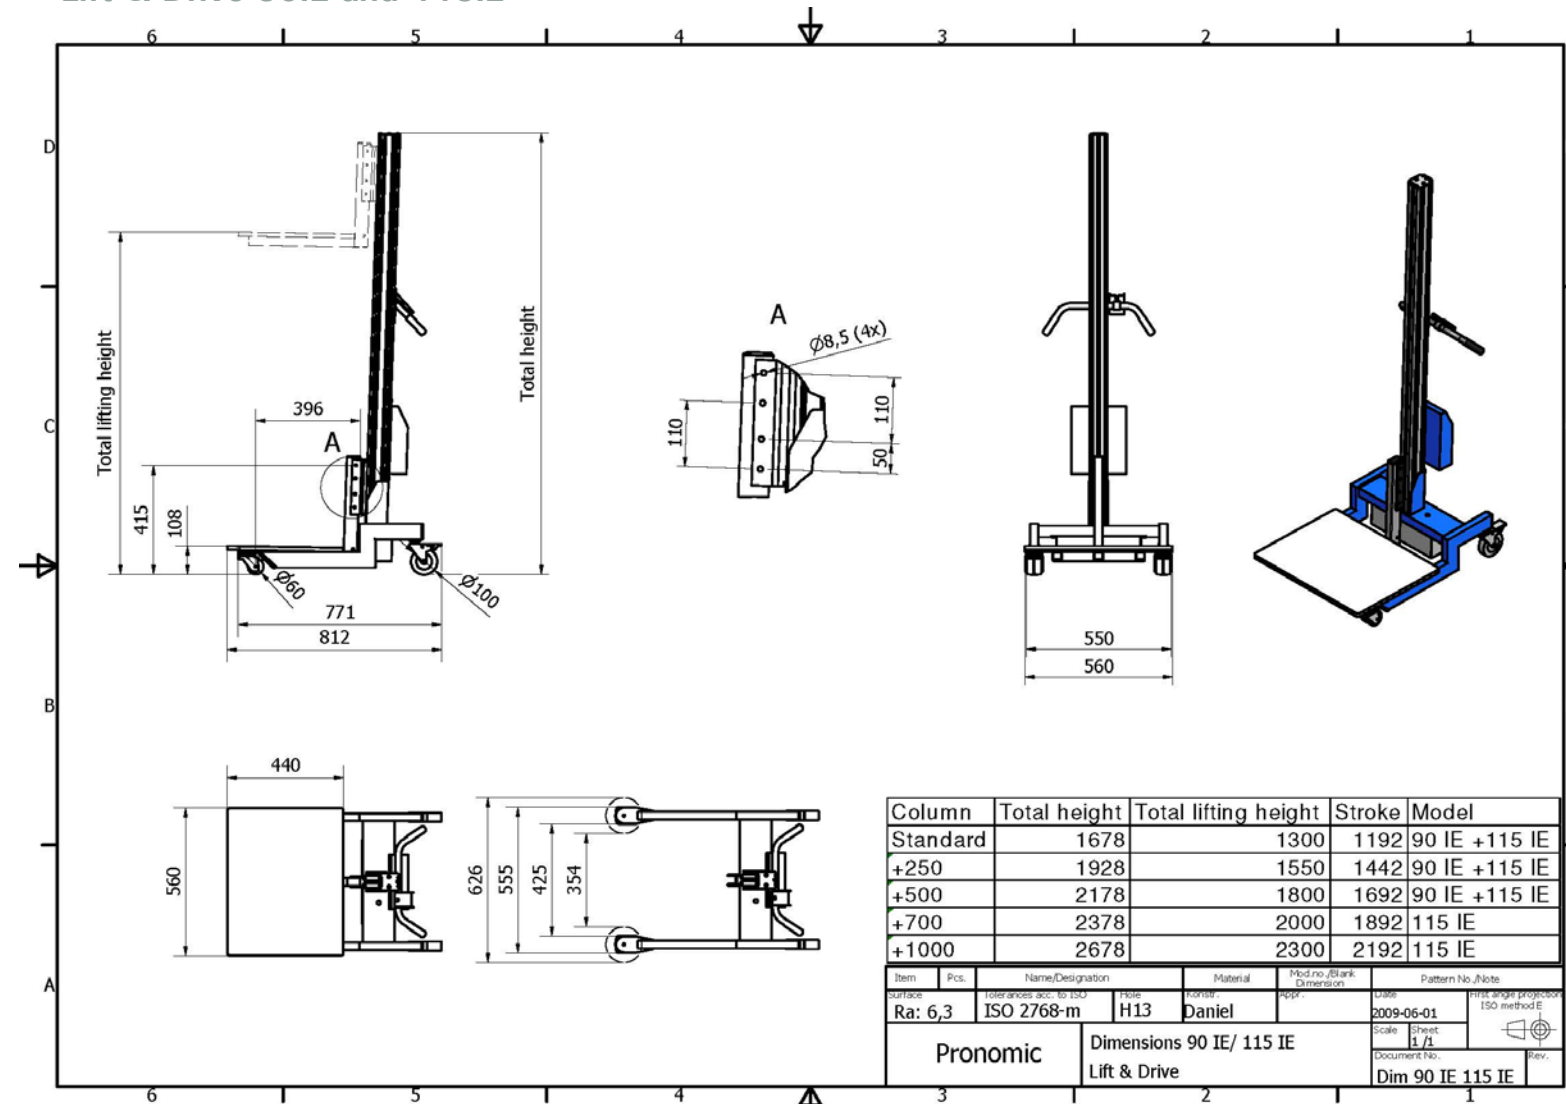

Platform

Prong

Fork and load platform

V-block and turn table for v-block

Lockable roll-on platform

Lift & Drive 90IE and 115IE

Technical specifications 90IE

Total height	1678, 1982, 2178 mm
Min lifting height	108 mm
Max lifting height	1300, 1550, 1800 mm
Stroke	1192, 1442, 1692 mm
Length (without load platform), standard	771 mm
Width	550 mm
Platform (LxB)	440x560 mm
Wheel diameter (front/rear)	60/100 mm
Max load	90 kg
Weight of unit	40 kg
Battery voltage	24 V
Battery capacity	7,2Ah
Charging voltage	230V AC 50 Hz or 115V AC 60 Hz

Technical specifications 115IE

Total height	1678, 1982, 2178, 2378 and 2678 mm
Min lifting height	108 mm
Max lifting height	1300, 1550, 1800, 2000 and 2300 mm
Stroke	1192, 1442, 1692, 1892 and 2192 mm
Length (without load platform), standard	771 mm
Width	550 mm
Platform (LxB)	440x560 mm
Wheel diameter (front/rear)	60/100 mm
Max load	115 kg
Weight of unit	40 kg
Battery voltage	24 V
Battery capacity	7,2Ah
Charging voltage	230V AC 50 Hz or 115V AC 60 Hz